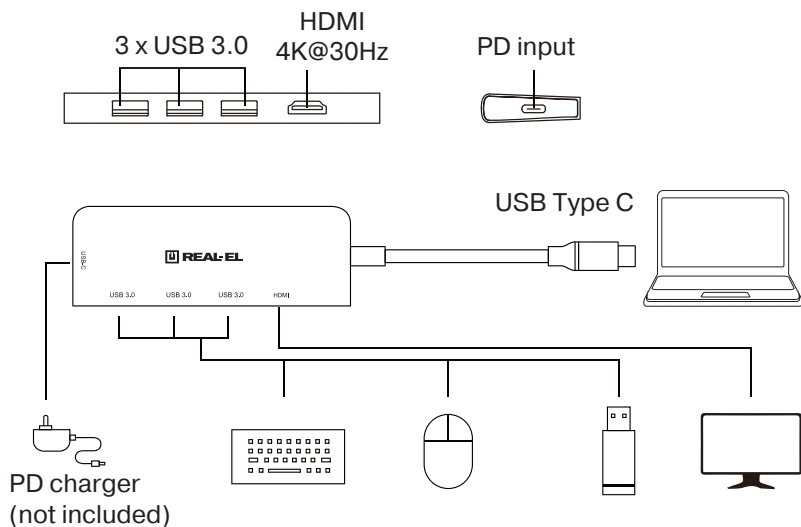

PACKAGE CONTENTS

- Type C multi-port adapter– 1 pc
- User's Manual – 1 pc
- Warranty card – 1 pc

SAFETY PRECAUTIONS

- Use only as intended.
- Do not use long time outdoors.

SPECIAL FEATURES

- Slim Aluminum case
- HDMI Video 4K high definition
- 3 x Type A USB 3.0 outputs up to 5Gbps
- Type C Power Delivery (PD) Charging up to 100 W (20V 3A)
- Plug&Play no drivers required

CONNECTION AND OPERATION

- Plug the Type C cable into the appropriate Type C port of the device you want to connect to.
- Usage example is shown in the diagram and depends on the needs of the user and the capabilities of the connected devices.

Connection diagram

TECHNICAL SPECIFICATIONS

Input	USB Type C, PD
Output	4 × USB 3.0, HDMI
HDMI	Full HD 60Hz, 4K 30 Hz
Power delivery 3.0	up to 100 W charging
USB-A	up to 5 Gbps
Cable Length	150 mm
Product Size	111 x 35 x 10.5 mm
Compatibility	Mac OS/iPad OS/ Windows/Android